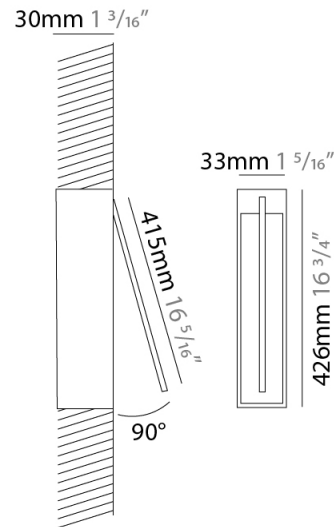

PROJECT
TYPE
SPECIFIER
QUANTITY
DATE

SPILLO 1 ROD RECESSED

D46006- -
base number   Color   Finish
                         Temperature   Options

1. To build a product code in our configurator select the specify button on the base model # product page
2. To build a manual product code on this datasheet choose from the options listed below in blue font and add the suffix to the base model #

GENERAL

Series: Spillo
Subseries: Spillo 1 Rod
Brand: Icone
Division: Design
Mounting Type: Recessed
Mounting Location: Wall
Subcategory: Ambient

PHYSICAL

Shape: Rectangle
Width (mm): 33
Width (in): 1 ⁵/₁₆
Height (mm): 426
Height (in): 16 ³/₄
Min. Recessing Depth (mm): 30
Min. Recessing Depth (in): 1 ³/₁₆
Light Distribution: Adjustable
[Fixture Finish: WHI / BLK / CHR / BGD](#)
Fixture Material: Brass

ELECTRICAL

Lamp Type: LED
Total Output Wattage (W): 4.8
Dimming: 0-10V Dimming
Driver Included: No
Driver Location: Remote
Driver Type: Constant Voltage - 120Vac
Driver Class: Class 2
Input Voltage (V): 120
Output Voltage (V): 12
Upon Request: (Not included, see components) 0-10Vdc dimming / 277Vac

LED

[Color Temperature (°K): 2700 / 3000](#)
Nominal Lumen (lm): 440
CRI: >90 CRI
Lamp Life (hrs): 50000

OPTICAL

Adjustability: Tilt 120°

RATINGS AND CERTIFICATIONS

Certified By: Certified for North American Standards
IP rating: IP20