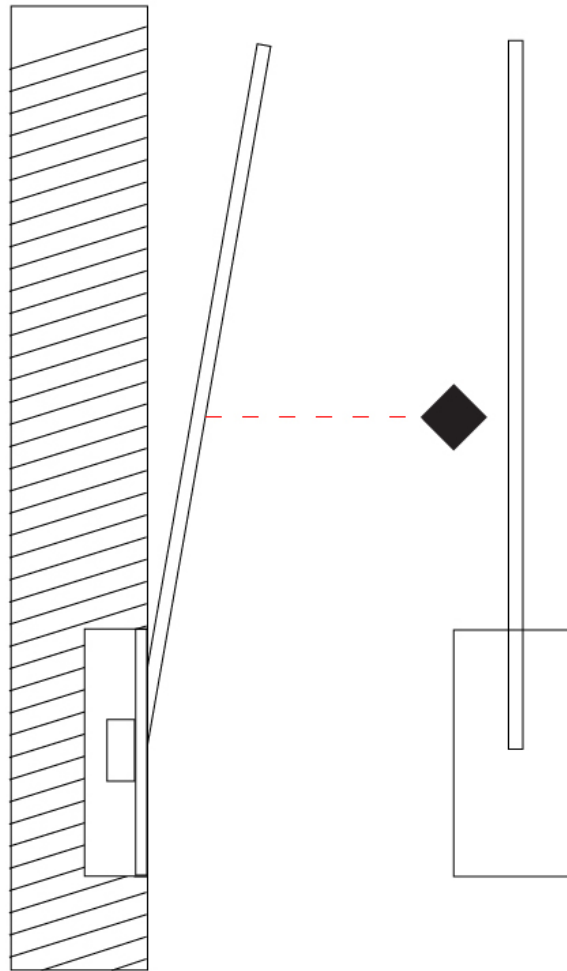

SPILLO 1 ROD RECESSED

D46014-

PROJECT _____

TYPE _____

SPECIFIER _____

QUANTITY _____

DATE _____

D