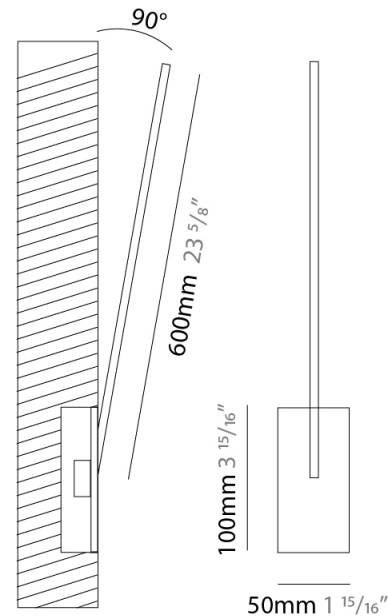

PROJECT	_____
TYPE	_____
SPECIFIER	_____
QUANTITY	_____
DATE	_____

SPILLO 1 ROD RECESSED

D46016- _____ - _____
base number   Color   Finish
                         Temperature   Options

1. To build a product code in our configurator select the specify button on the base model # product page
2. To build a manual product code on this datasheet choose from the options listed below in blue font and add the suffix to the base model #

GENERAL

Series: Spillo
Subseries: Spillo 1 Rod
Brand: Icone
Division: Design
Mounting Type: Recessed
Mounting Location: Wall
Subcategory: Ambient

PHYSICAL

Shape: Rectangle
Width (mm): 50
Width (in): 1 ¹⁵/₁₆
Height (mm): 600
Height (in): 23 ⁵/₈
Light Distribution: Adjustable
Fixture Finish: WHI / BLK / CHR / BGD
Fixture Material: Brass

ELECTRICAL

Lamp Type: LED
Total Output Wattage (W): 7.92
Dimming: 0-10V Dimming
Driver Included: No
Driver Location: Remote
Driver Type: Constant Voltage - 120Vac
Driver Class: Class 2
Input Voltage (V): 120
Output Voltage (V): 12
Upon Request: (Not included, see components) 0-10Vdc dimming / 277Vac

LED

Color Temperature (°K): 2700 / 3000
Nominal Lumen (lm): 660
CRI: >90 CRI
Lamp Life (hrs): 50000

OPTICAL

Adjustability: Tilt 120°

RATINGS AND CERTIFICATIONS

Certified By: Certified for North American Standards
IP rating: IP20